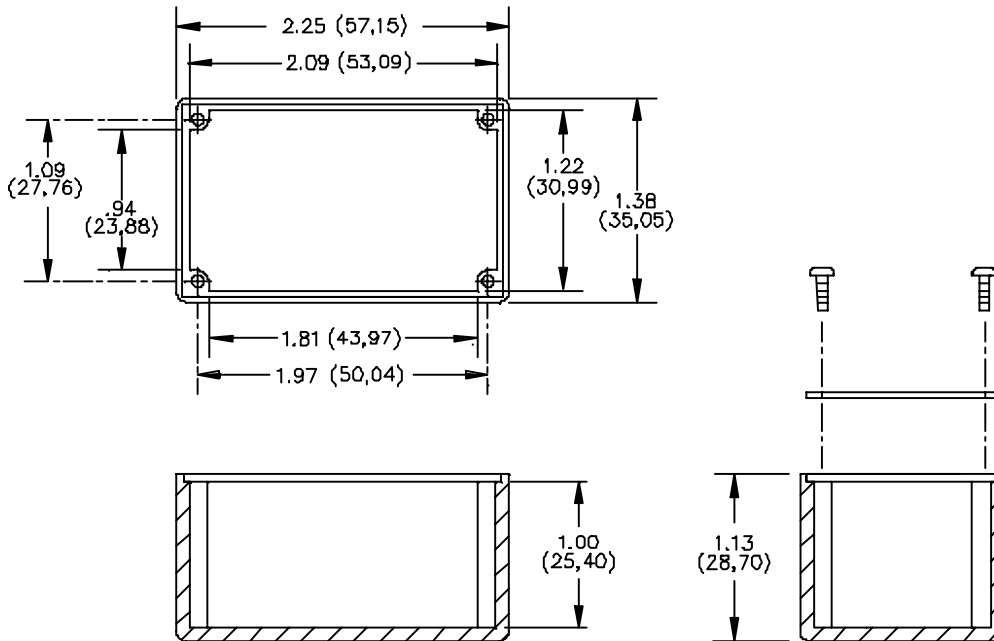

Model 2417 Size B Aluminum Box With Cover

MATERIALS:

Screws: 4 each #2-32 X 1/4" pan head self tapping, steel

Cover: .04 (1.02) Thick aluminum alloy 1100-H14 per, clear anodized per

Shielded Housing: Die cast aluminum alloy A380 or A384., Blue paint per Fed. Std. 595, Color No. 25109.

ORDERING INFORMATION: Model 2417

All dimensions are in inches. Tolerances (except noted): .xx = ±.02" (.51 mm), .xxx = ±.005" (.127 mm).

All specifications are to the latest revisions. Specifications are subject to change without notice.