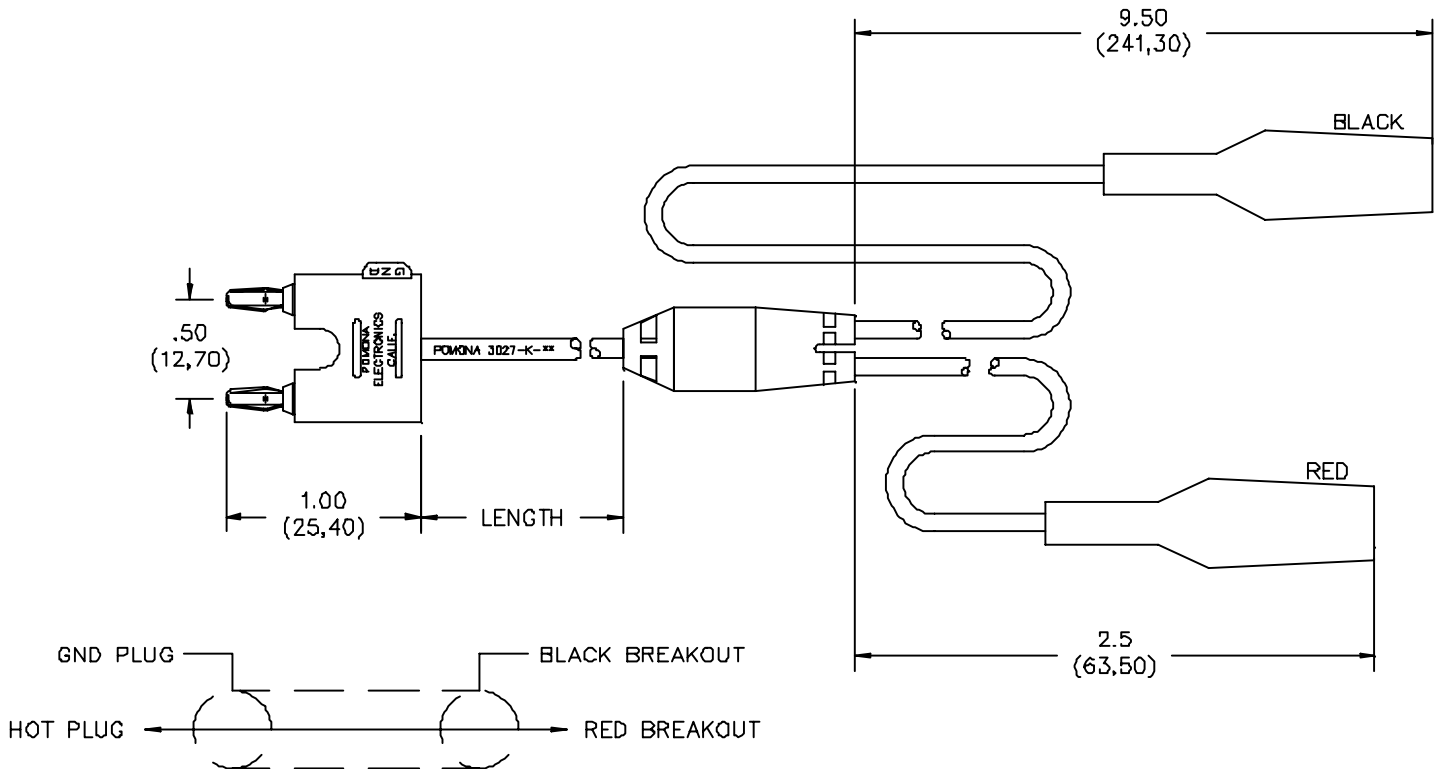

## Model 3027 Miniature Double Banana Plug To Miniature Alligator Clips

### FEATURES:

- Jaws open to .187 Max.

### MATERIAL:

Cable Type: RG174/U, .100" O.D.

### ORDERING INFORMATION: Model 3027-K-24

All dimensions are in inches. Tolerances (except noted): .xx = ±.02" (.51 mm), .xxx = ± .005" (.127 mm).  
All specifications are to the latest revisions. Specifications are subject to change without notice.  
Registered trademarks are the property of their respective companies.