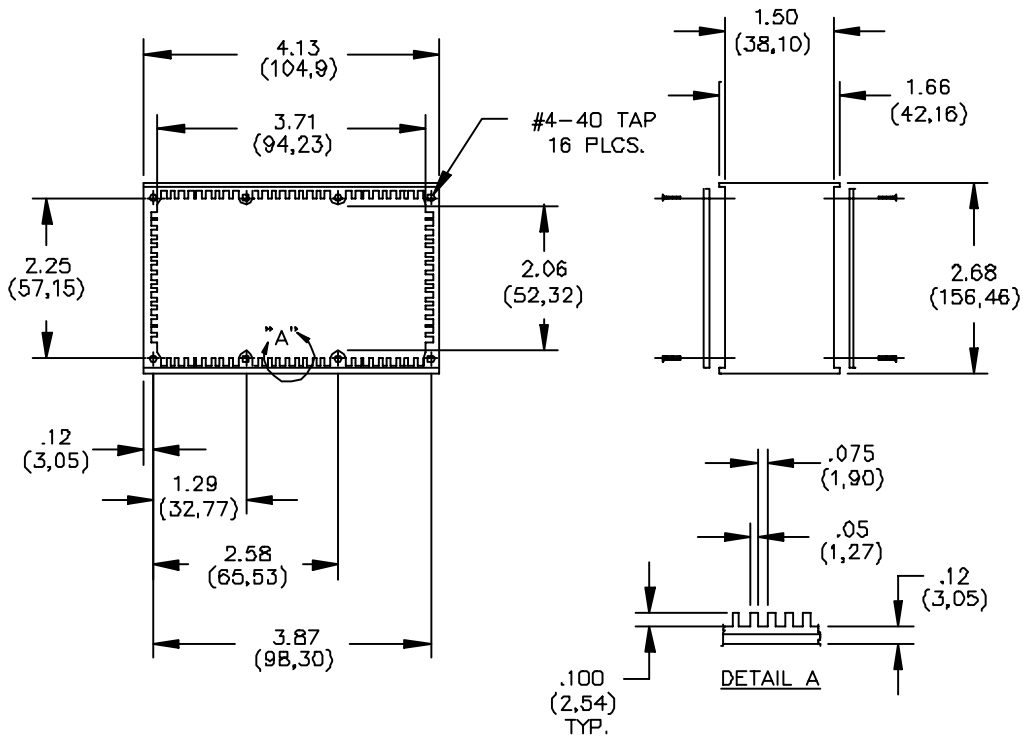

Model 3301
Size F Extruded
Aluminum Box With Cover

MATERIALS:

Shielded Housing: Extruded Aluminum, Alloy 6063-T5

Finish: Blue paint per Federal Standard 595 #25109

Cover: 2 each, 2.03 (.080) thick Aluminum, Alloy #1100-H14

Finish: Clear anodized per MIL-A-8625

Screws: 16 each #4-40 x 6.35 (1/4" Flat head per MS 35190-221 with clear irridite dip

RATINGS:

Operating Temperature: -55°C to +150°C (-67°F to +302°F)

Noise Rejection: Greater than 70 dB.

ORDERING INFORMATION: Model 3301

All dimensions are in inches. Tolerances (except noted): .xx = ±.02" (.51 mm), .xxx = ±.005" (.127 mm).

All specifications are to the latest revisions. Specifications are subject to change without notice.