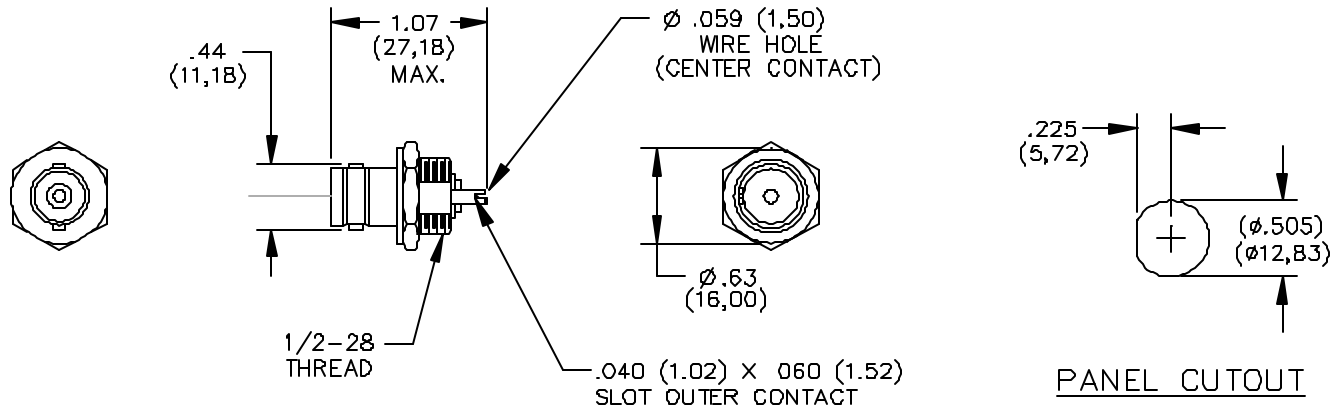

Model 3778 BNC (Female) Isolated Ground Bulkhead Receptacle

FEATURES:

- Mounts in panels up to 4.44 (.175) thick.
- Mounting hardware is isolated from outer conductor of BNC.

MATERIALS:

Body: Brass, Tarnish Resistant Plating

Center Contact: Female: Gold Plated Beryllium Copper,

Male: Gold Plated Brass.

RATINGS:

Nominal Impedance: 50 Ohms

ORDERING INFORMATION: Model 3778

All dimensions are in inches and metric. All specifications are to the latest revisions. Specifications are subject to change without notice.
Registered trademarks are the property of their respective companies. Made in USA