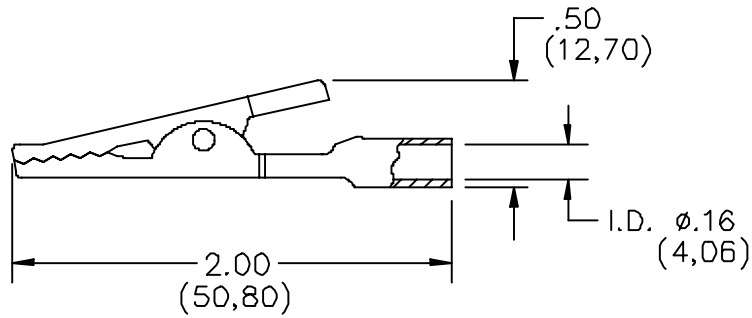

Model 6567 Alligator with Banana Jack

FEATURES:

- Alligator Clip features a banana jack interface for quick and easy attachment to banana plug patch cords.
- Alligator Jaw opens up to .300" (7,62mm) for attachment to most test terminals and grounding points.

MATERIALS:

Alligator Clip: Steel.

ORDERING INFORMATION: Model 6567.

Packaging: Ten Alligator Clips per package.

All dimensions are in inches. Tolerances (except noted): .xx = ±.02" (.51 mm), .xxx = ±.005" (.127 mm).