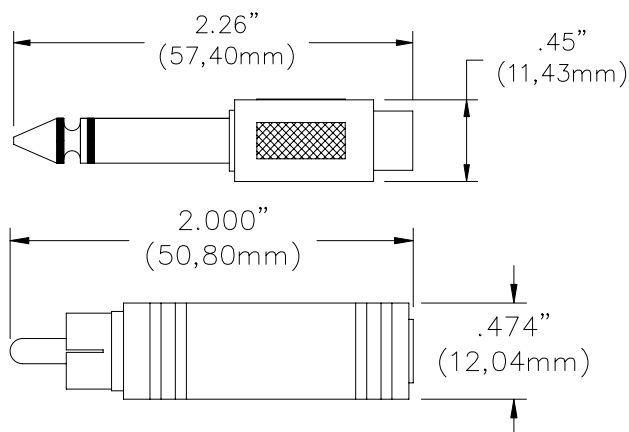

## Models 6878, 6879 1/4" Plug (mono) / RCA Jack, 1/4" Jack (mono) / RCA Plug

Model 6878 1/4" Plug (mono) / RCA Jack Adapter

Model 6879 1/4" Jack (mono) / RCA Plug Adapter

Use to convert between RCA to  
1/4" mono

### Features

- Two pole mono-to-mono version.
- Easy-to-use black and silver design.

**Where to Buy:** [www.pomonaelectronics.com](http://www.pomonaelectronics.com)

All dimensions are in inches. Tolerances (except noted): .xx = ±.02" (.51 mm), .xxx = ±.005" (.127 mm). All specifications are to the latest revisions. Specifications are subject to change without notice. Registered trademarks are the property of their respective companies.