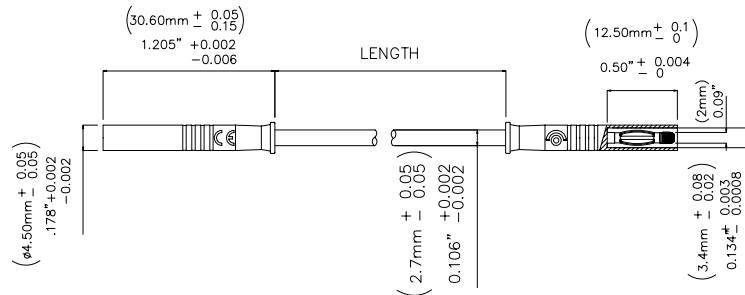

## Models 72919 2mm SAFETY Sheathed Patch Cords

### Features

- 2mm Male to male straight fixed safety patch cord mates with 2mm jacks.

### Ordering Information

Model: 72919-Length-Color  
 Available lengths: 20 inches (-20) or 39 inches (-39)  
 Available colors: Black (-0) or red (-2)

**Where to Buy:** [www.pomonaelectronics.com](http://www.pomonaelectronics.com)

All dimensions are in inches. Tolerances (except noted): .xx = ±.02" (.51 mm), .xxx = ±.005" (.127 mm). All specifications are to the latest revisions. Specifications are subject to change without notice. Registered trademarks are the property of their respective companies.