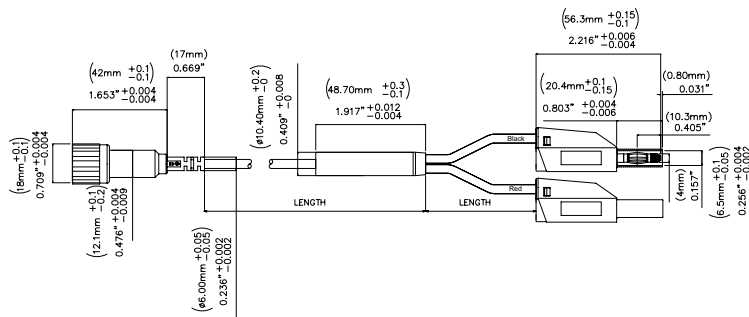

Models 72927 Insulated BNC (M) / 4mm Plugs

Features

- Insulated BNC (M) / 4mm Plugs, 50Ω

Materials

Connector:

- Connector body: Nickel plated Brass
- Center Contact: Gold Plated Brass
- Dielectric: White PTFE

Plugs:

- Plug spring: Nickel plated bronze Beryllium copper.
- Plug Body: Nickel plated Brass
- Insulation Tip: Polysulfone
- Plug Insulation: Polypropylene
- Wire: PVC Jacket

Ordering Information

Model: 72927-C-Length

Available Lengths: 40 inches (-40) or 80 inches (-80)

Specifications

Max Current	3 A Max
Max Voltage	500 V CAT I 150 V CAT III
Cable	50 Ω

USA: Sales: 800-490-2361 Technical Support: 800-241-2060 Fax: 888-403-3360

Europe: 31-(0) 40 2675 150 International: 425-446-5500

e-mail: technicalsupport@pomonaest.com

Where to Buy: www.pomonaelectronics.com

All dimensions are in inches. Tolerances (except noted): .xx = ±.02" (.51 mm), .xxx = ±.005" (.127 mm). All specifications are to the latest revisions. Specifications are subject to change without notice. Registered trademarks are the property of their respective companies.